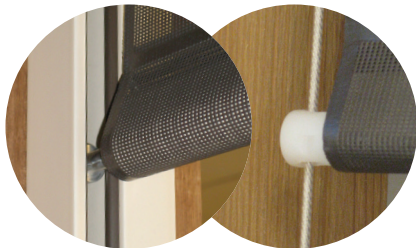

Choice of track (left) or cable (right) guide system

Motorized or Manual Operation

Oasis 2800 is available with manual crank operation or motorized operation with the full complement of control options available.