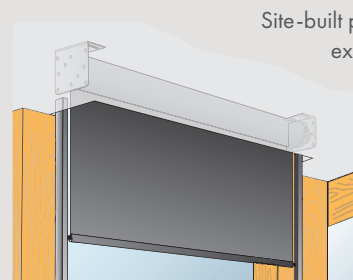

OASIS2900 Patio Sun Shades

Motorized exterior solar screen shades and retractable insect screens for patio, door, garage, and window applications up to 19' wide

- Sun glare, heat, UV, golf ball, and insect protection
- Weighted aluminum hem bar with 1" seal strip
- 4-sided seal keeps insects OUT of patios and windows
- Zipper welded to fabric edges keeps fabric taut in side tracks

5" x 5 1/2" extruded aluminum head box

Zipper retention track system

Motorized Operation

Oasis 2900 patio shades are motorized for convenient, safe operation. Available with the full complement of control options.

Exposed Roller Bracket Option for simplified look or "built in" 2800 and 2900 shades

For new construction applications – shade is built into a pocket cavity above ceiling. When in use, it lowers from pocket, and retracts into pocket out of view when not needed.