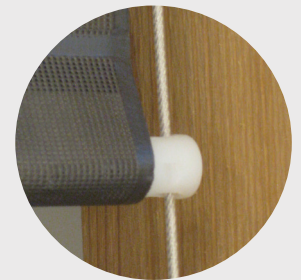

Cable guide system